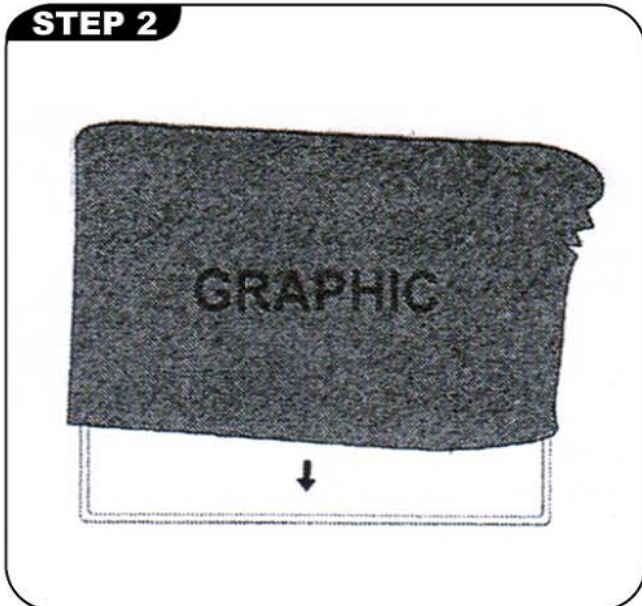

EZ Tube

INSTALLATION STEPS

Modern appearance, stable quality, practicability & multiformity
Package and spotlight are available as accessories

STEP 1

2280 Front
3000 Top
Frame size: W3000mm x H2280mm

CONNECT

PRESS

If can't snap when dismantle the frame, Pls push the tube forwardly, then push again.

STEP 2

STEP 3

CAUTION:
PLEASE READ THE INSTRUCTIONS BEFORE INSTALLING PRODUCTS