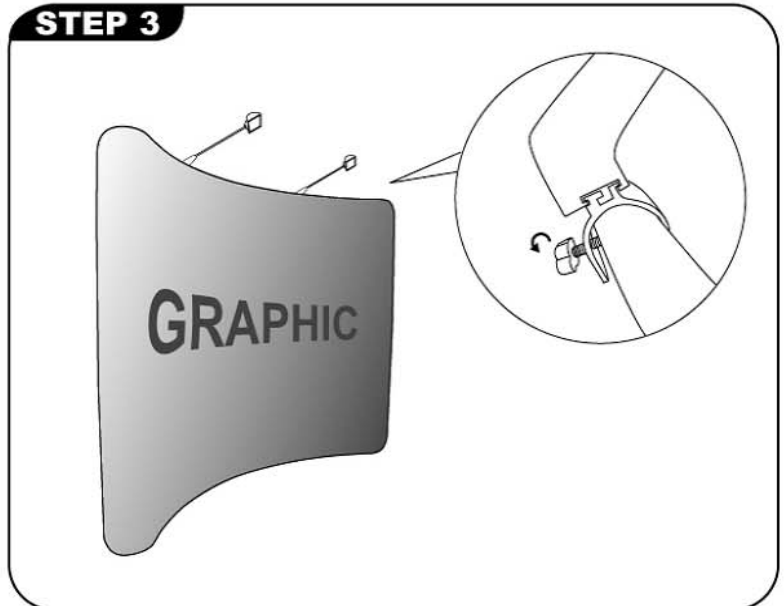

EZ Tube

INSTALLATION STEPS

Modern appearance, stable quality, practicability & multiformity
Package and spotlight are available as accessories

STEP 1

2280 Front
3000 Top
Frame size: W3000mm x H2280mm

CONNECT

PRESS

If can't snap when dismantle the frame, Pls push the tube forwardly, then push again.

STEP 2

STEP 3

CAUTION:
PLEASE READ THE INSTRUCTIONS BEFORE INSTALLING PRODUCTS