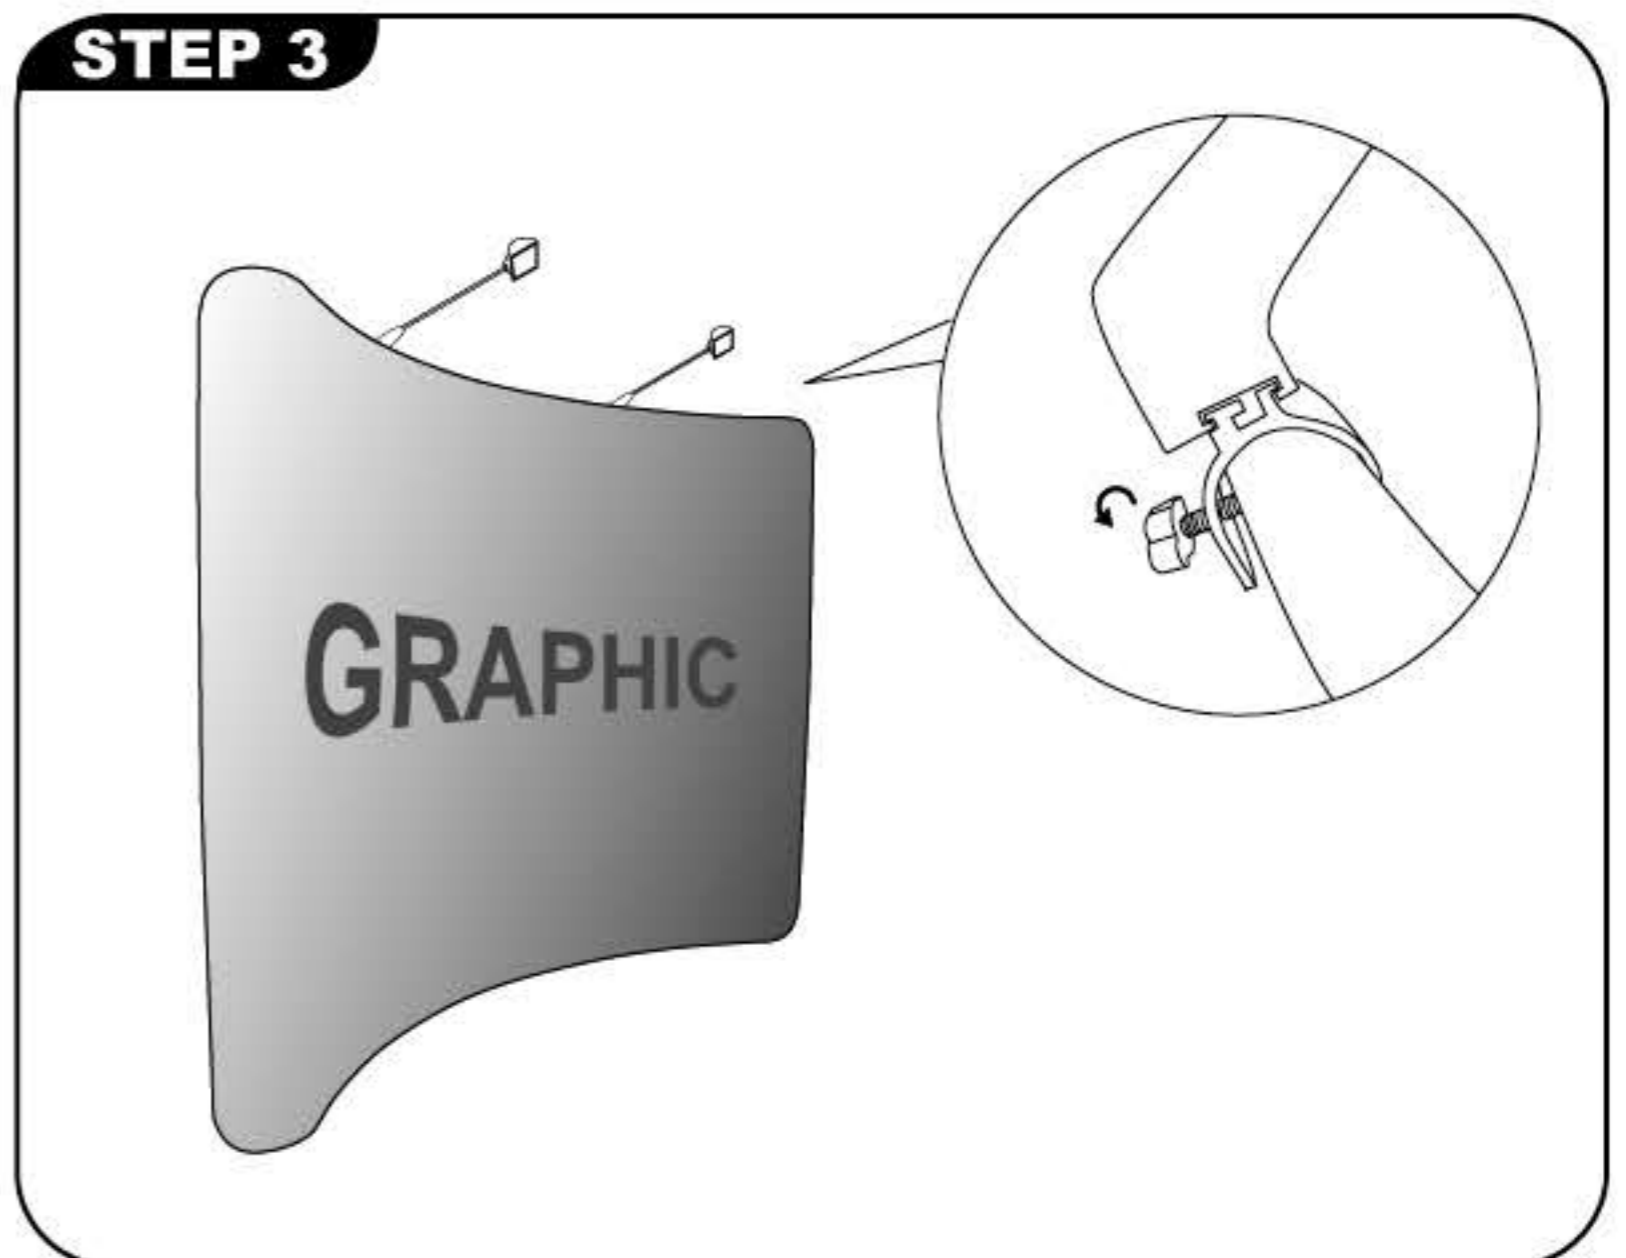

STEP 3

CAUTION:
PLEASE READ THE INSTRUCTIONS BEFORE INSTALLING PRODUCTS