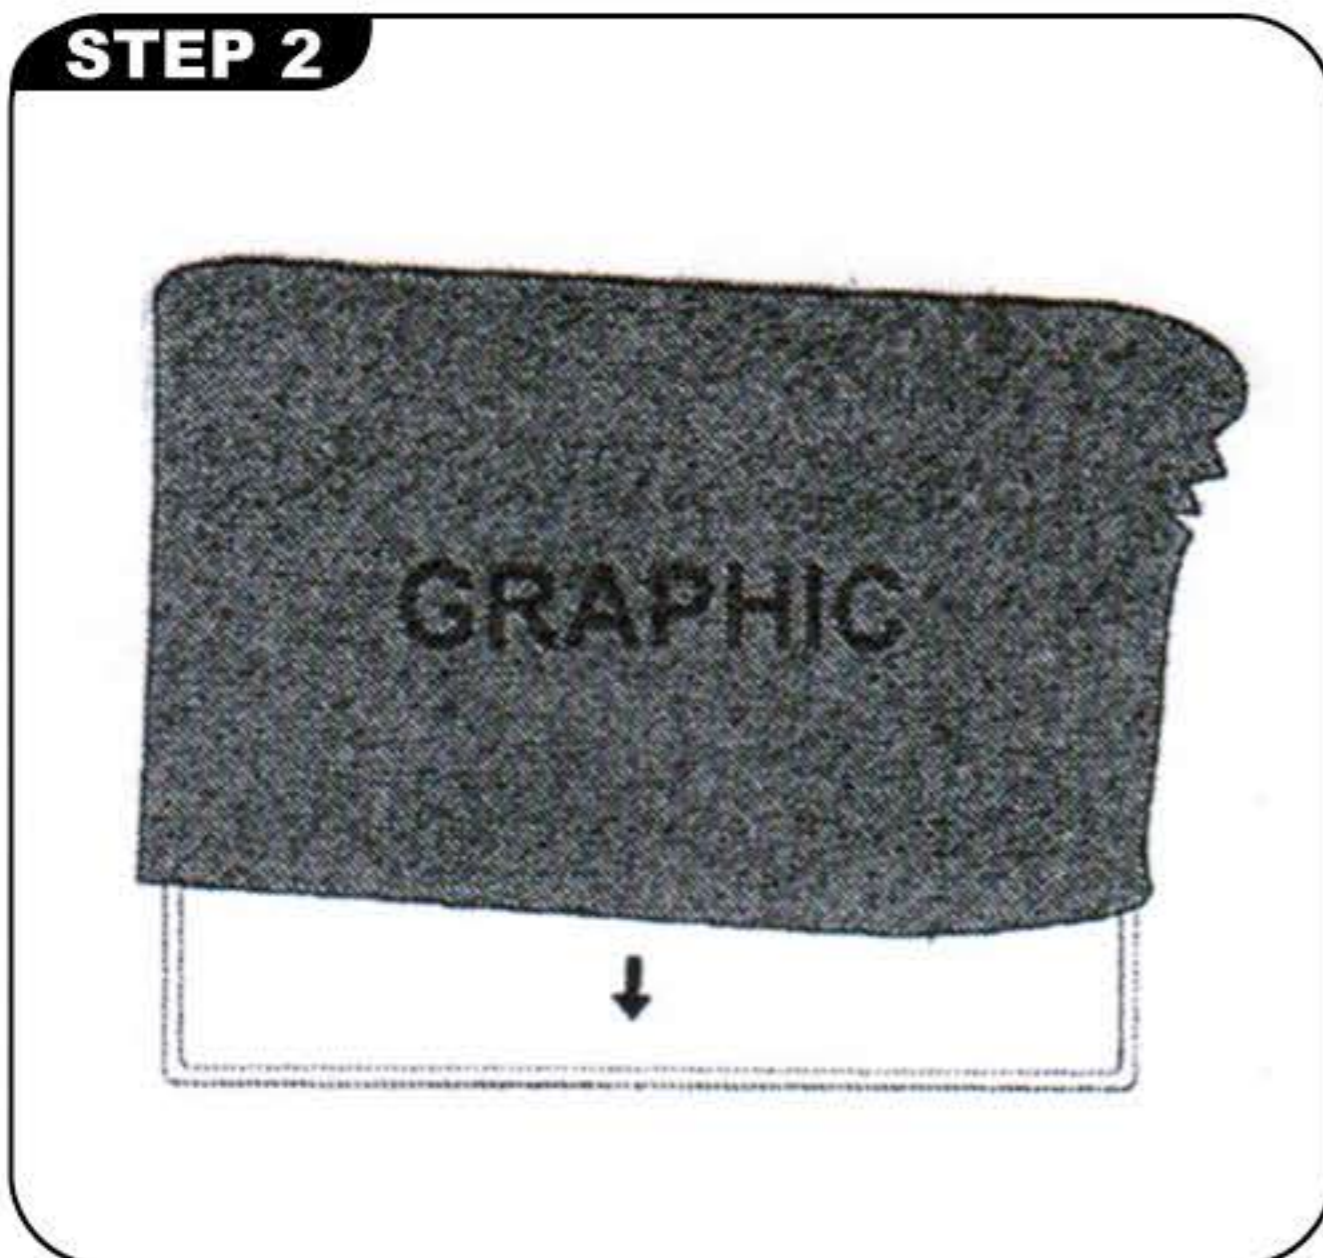

EZ Tube

INSTALLATION STEPS

Modern appearance, stable quality, practicability & multiformity
Package and spotlight are available as accessories

STEP 1

Frame size: W3000mm x H2280mm

If can't snap when dismantle the frame, Pls push the tube forwardly, then push again.

STEP 2