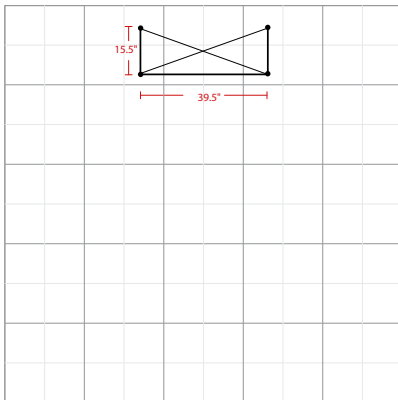

Podium Dimensions	40"W x 34.5" H x 12.5"D
Counter top Size	15.5" x 35"

Construction

Aluminum Frame

2" Hook Velcro Strips

Plastic Hooks

Weights - Dimensions

Shipping Weight	29 lbs
Shipping Dimensions	9" x 18" x 37"

Parts List

(1) Aluminum Frame

(1) Countertop

(1) Digital Print on Fabric w/End Panels

The box represents
10' x 10' booth.

Graphic Specification

Graphic Size: 60.5W" x 33.5H" (includes 13.5" end panels on both sides)