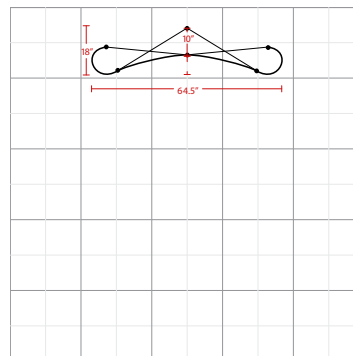

Display Size 6'W x 5'H x 1.5'D

Graphic Finishing

Magnetic strips on the sides and hanging hardware on top and bottom

Material 12 Mil Titanium Blockout Film
10 Mil Polycarbonate Overlamine

Construction

Frame Aluminum frame
Panels Laminated panels w/magnetic strips
Bars Aluminum channel bars w/magnetic strips
Bag Nylon carry bags

Weights - Dimensions

Shipping Weight 38 lbs

Shipping Dimensions 35" x 20" x 11"

Parts List

(1) Aluminum frame	(1) Repair kit
(4) Black channel bars	(2) Carry bags
(6) Silver channel bars	(2) Graphic center panels
(1) 150w Halogen light	(2) Graphic end panels
(1) Channel bar bag	

Graphic Specification

Graphic Size: 96.05"w x 59.646"h

The box represents 10'x10' booth.